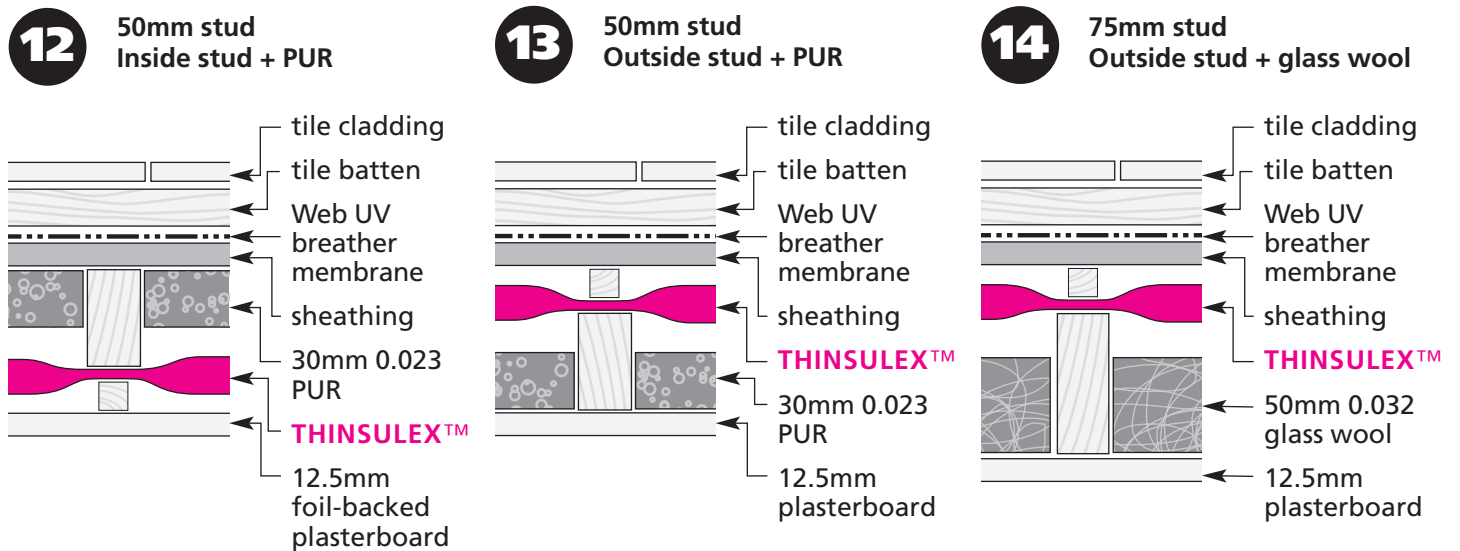

Timber frame 90mm stud wall 0.3 solutions

Loft conversion solutions – dormer cheek

Loft conversion solutions – dwarf wall