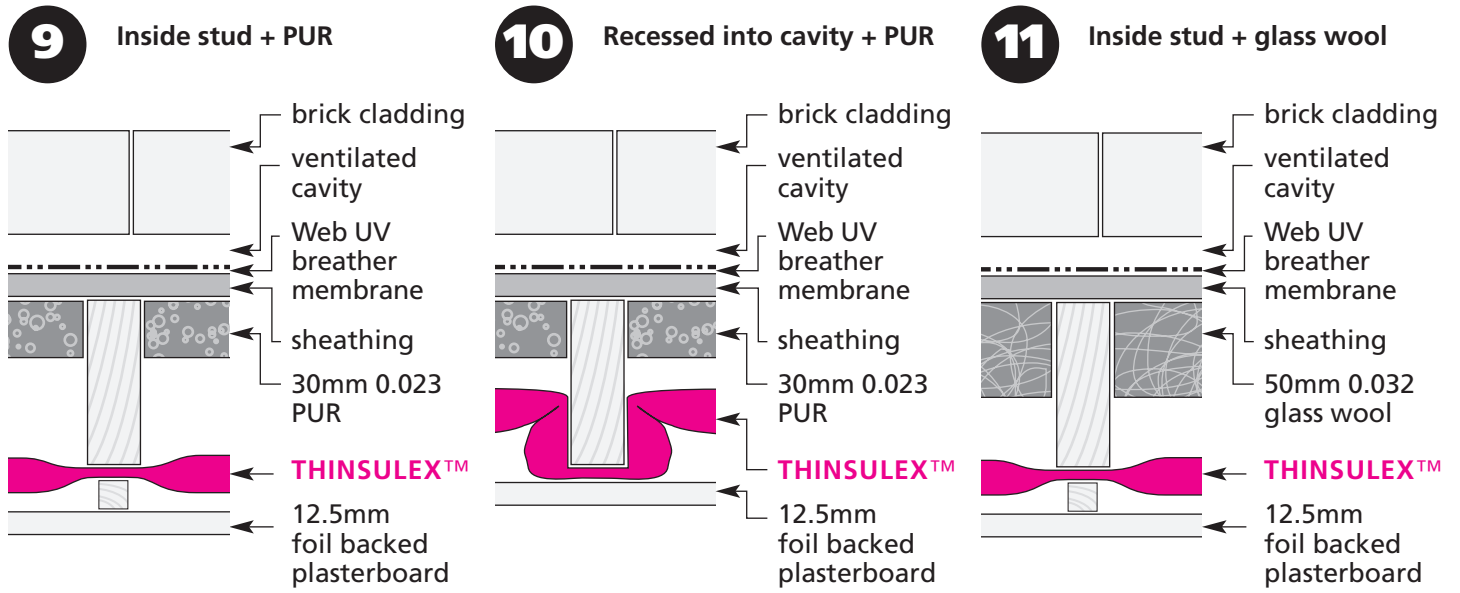

Timber frame 90mm stud wall 0.3 solutions

Loft conversion solutions – dormer cheek

Loft conversion solutions – dwarf wall